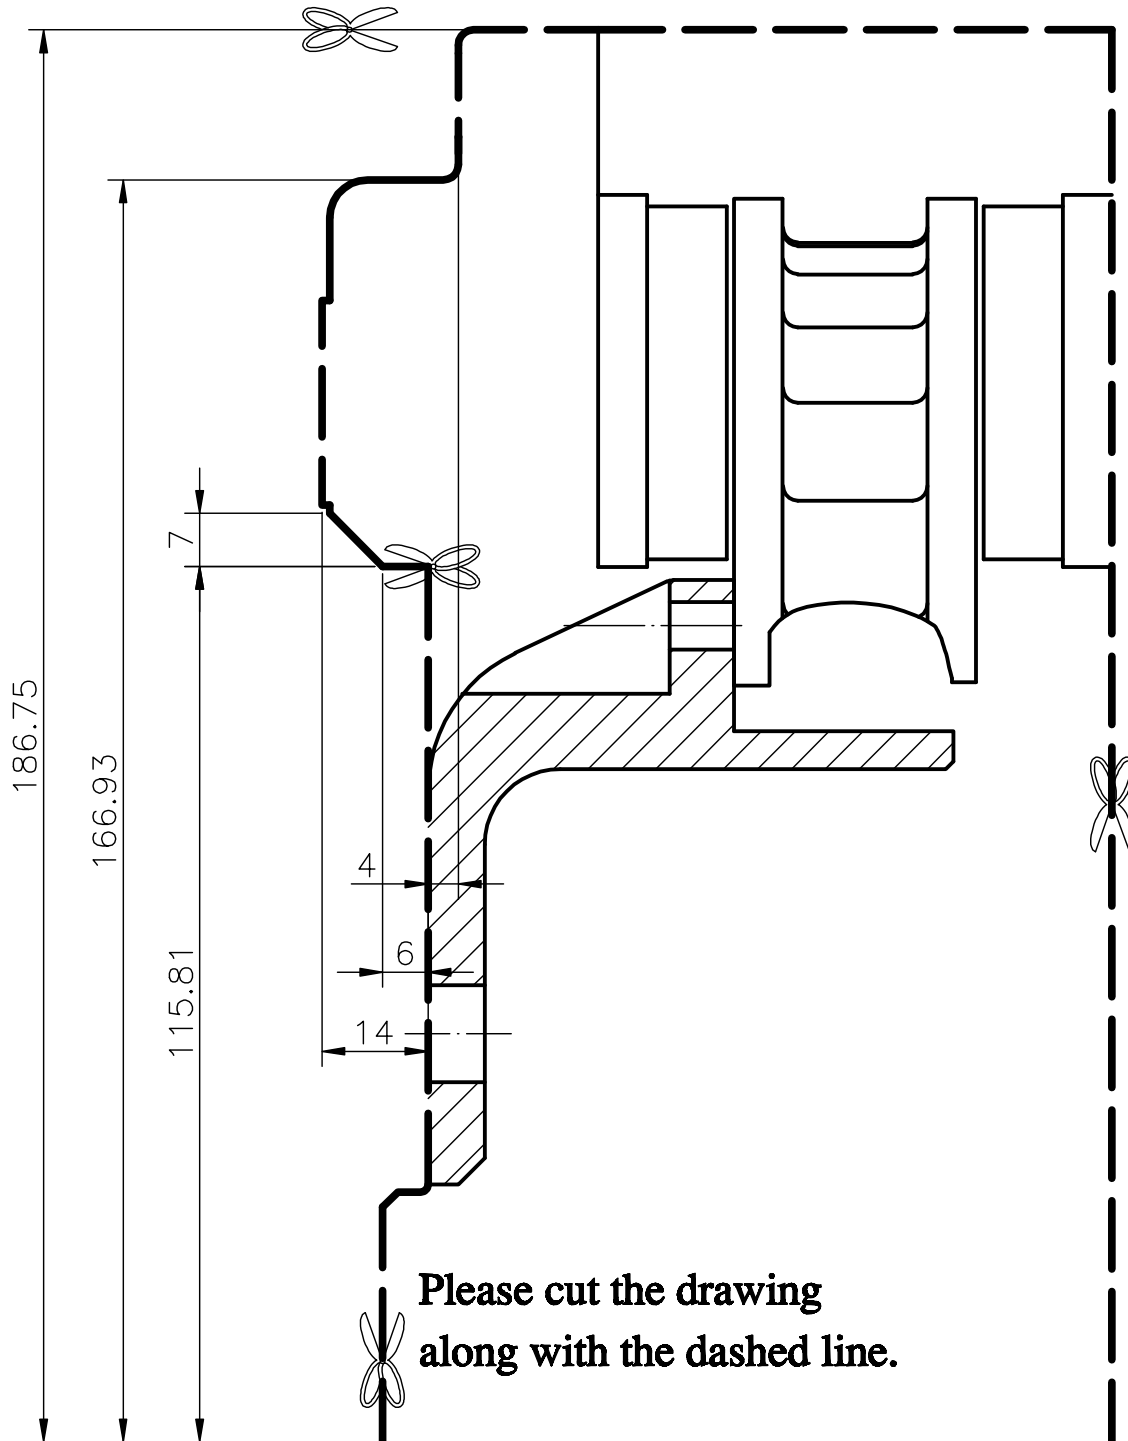

# BRAKE KIT OUTLINE

## REAR 330X32

PART NO.	VEHICLE MAKE	MODEL	YEAR	BOLT PATTERN
BKR-VL-A001	VOLVO	850 TURBO FWD	91~97	5X108

Please cut the drawing  
along with the dashed line.